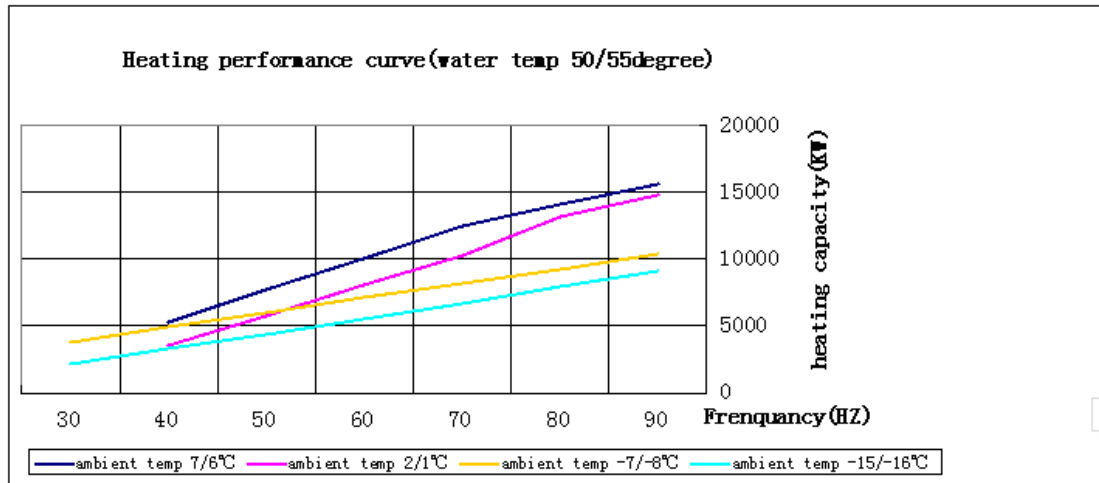

The COP curve of Inverter heat pump H15 at 50/55°C

The heating performance curve of Inverter heat pump H15 at 50/55°C