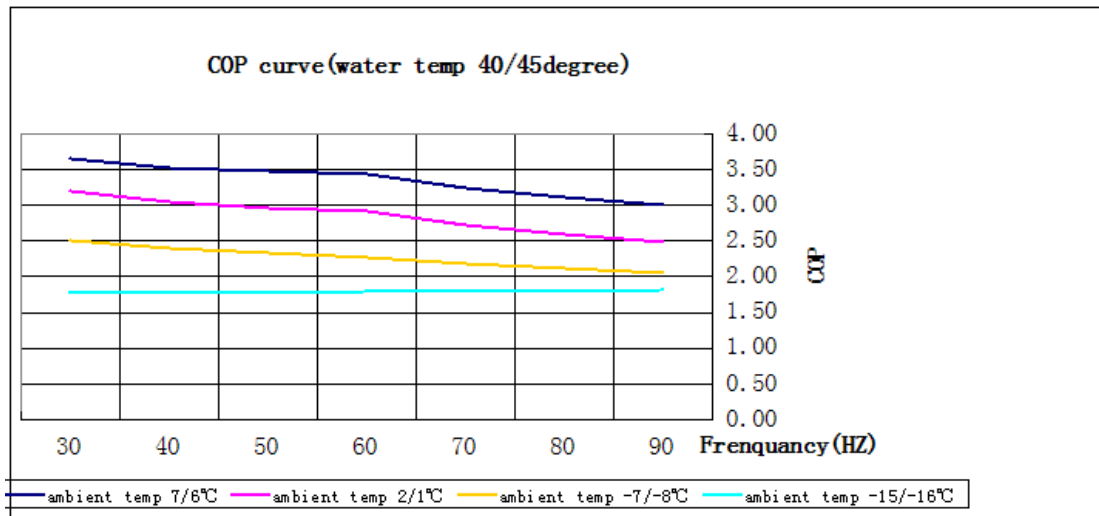

The heating performance curve of Inverter heat pump H15 at 30/35°C

The COP curve of Inverter heat pump H15 at 30/35°C

The heating performance curve of Inverter heat pump H15 at 40/45°C

The COP curve of Inverter heat pump H15 at 40/45°C

The heating performance curve of Inverter heat pump H15 at 50/55°C

The COP curve of Inverter heat pump H15 at 50/55°C