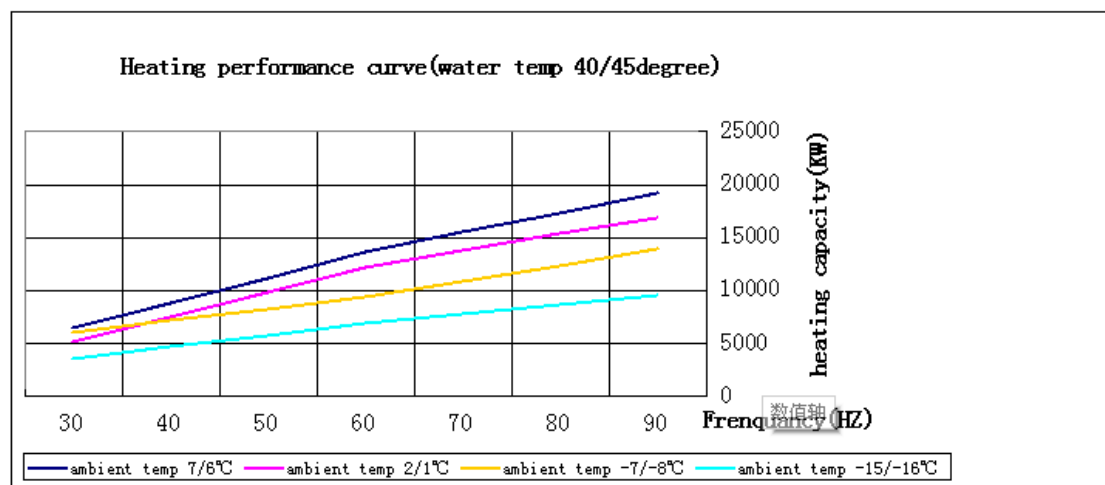

The heating performance curve of Inverter heat pump H15 at 30/35°C

The COP curve of Inverter heat pump H15 at 30/35°C

The heating performance curve of Inverter heat pump H15 at 40/45°C

The COP curve of Inverter heat pump H15 at 40/45°C