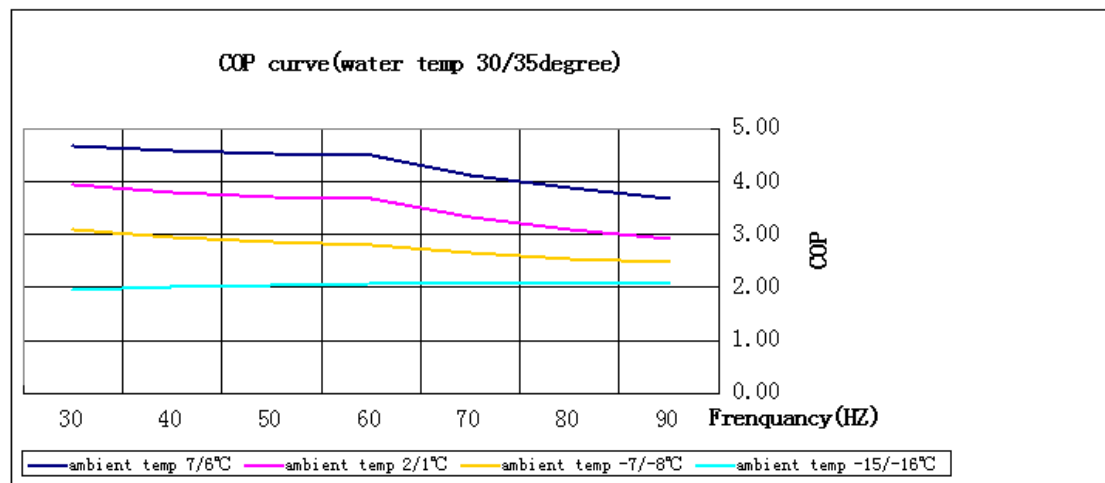

The heating performance curve of Inverter heat pump H15 at 30/35°C

The COP curve of Inverter heat pump H15 at 30/35°C

The heating performance curve of Inverter heat pump H15 at 40/45°C

The COP curve of Inverter heat pump H15 at 40/45°C

The heating performance curve of Inverter heat pump H15 at 50/55°C

The COP curve of Inverter heat pump H15 at 50/55°C