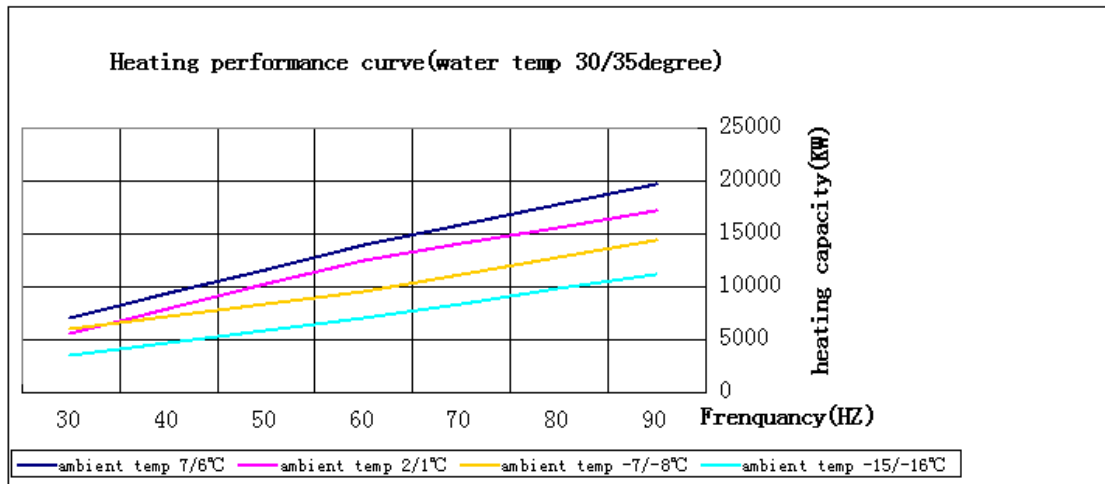

The heating performance curve of Inverter heat pump H15 at 30/35°C

The COP curve of Inverter heat pump H15 at 30/35°C

The heating performance curve of Inverter heat pump H15 at 40/45°C

The COP curve of Inverter heat pump H15 at 40/45°C